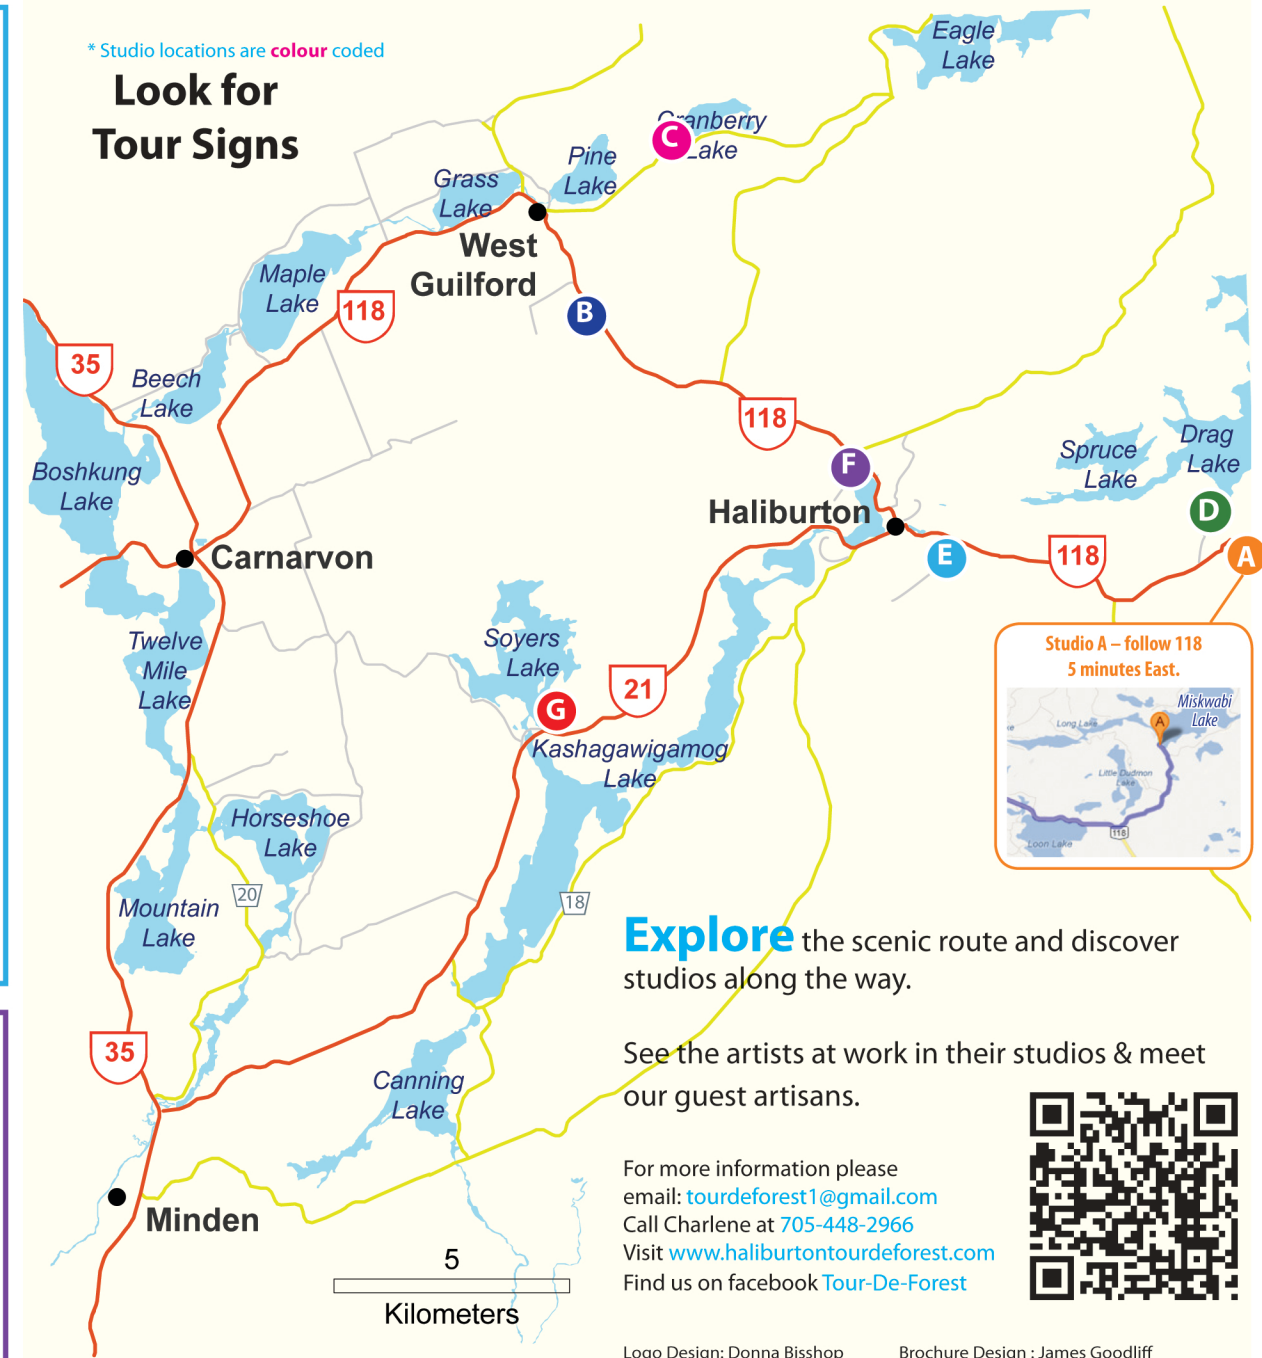

Laura Trach Textile & Wearable Art
705-286-1725
info@orangecatstudio.com
www.orangecatstudio.com

* Studio locations are colour coded

Look for Tour Signs

Explore the scenic route and discover studios along the way.