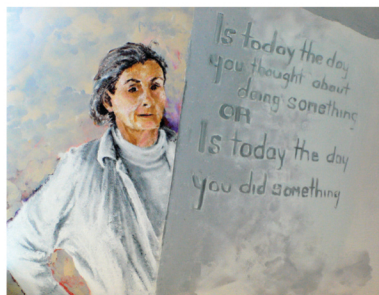

Pat Hemphill Photography with mixed media
705-457-8896
pat@imagesbyhemphill.ca
www.imagesbyhemphill.ca

C LAURIE O'REILLY
Acrylic, encaustic, mixed media,
figurative work and landscape
705-754-0444
dhs.lor@sympatico.ca
www.laurieoreilly.ca