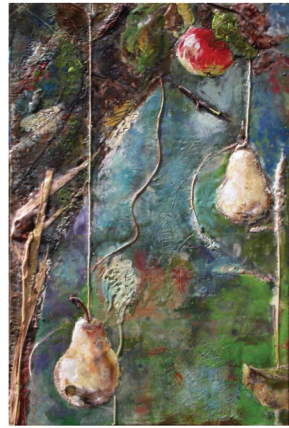

Pat Hemphill Photography with mixed media
705-457-8896
pat@imagesbyhemphill.ca
www.imagesbyhemphill.ca

C LAURIE O'REILLY
Acrylic, encaustic, mixed media,
figurative work and landscape
705-754-0444
dhs.lor@sympatico.ca
www.laurieoreilly.ca