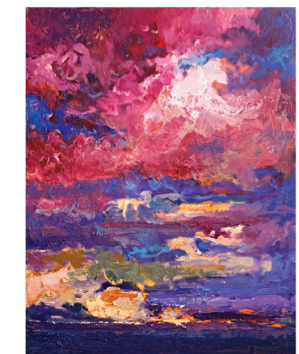

James Goodliff
Oil on Canvas
Landscapes and wildlife
705-488-1915
thatguy@jamesgoodliff.ca
www.jamesgoodliff.ca