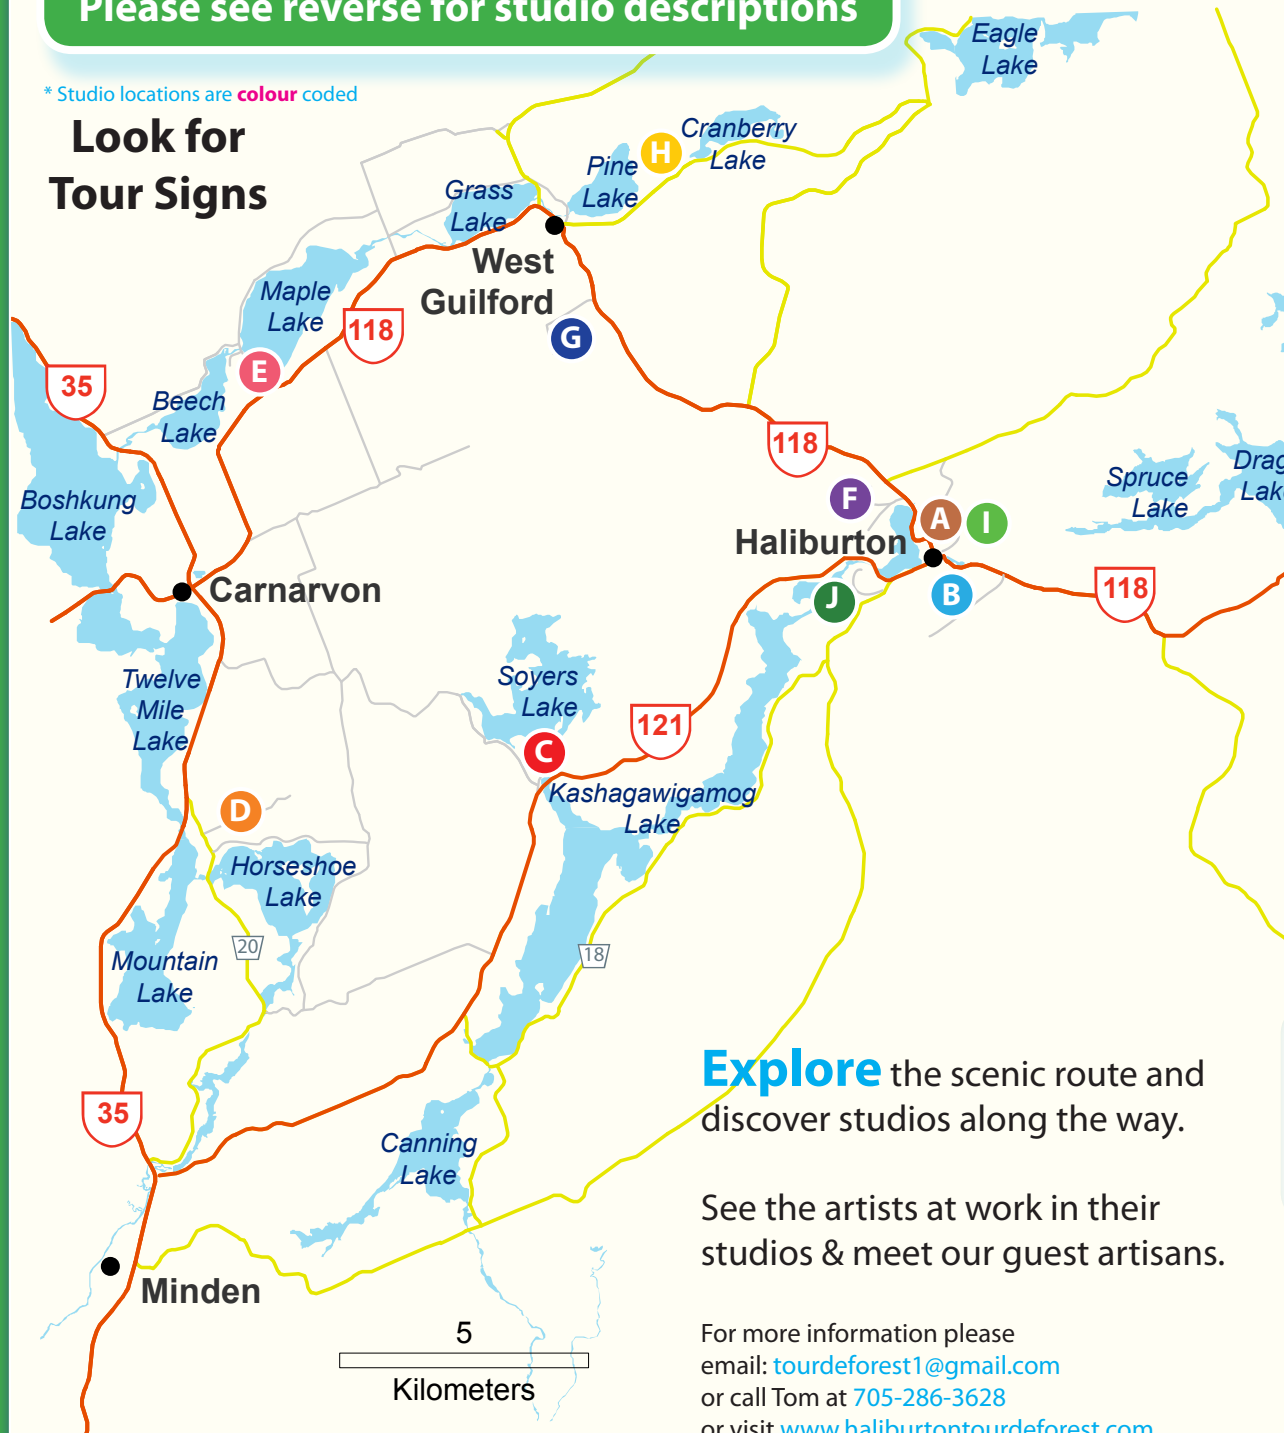

Please see reverse for studio descriptions

* Studio locations are colour coded

Look for Tour Signs

Explore the scenic route and
discover studios along the way.

See the artists at work in their
studios & meet our guest artisans.

4th Annual

TOUR DE FOREST

ARTISANS TOUR

Explore the scenic route and discover our original treasures!

27 Artists 10 Studios

July 31st - August 1st • 10 am - 5pm

B**Barbara Joy Peel**

Pottery & Sterling Jewellery
705-457-2752
www.barbarajoypeel.com
bjpeel@sympatico.ca