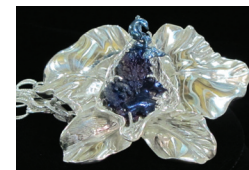

E

**SOPHIA TINK
JEWELLERY ART**
Jewellery
705-489-2573
www.SophiaArt.com
thetinks@tinks.ca