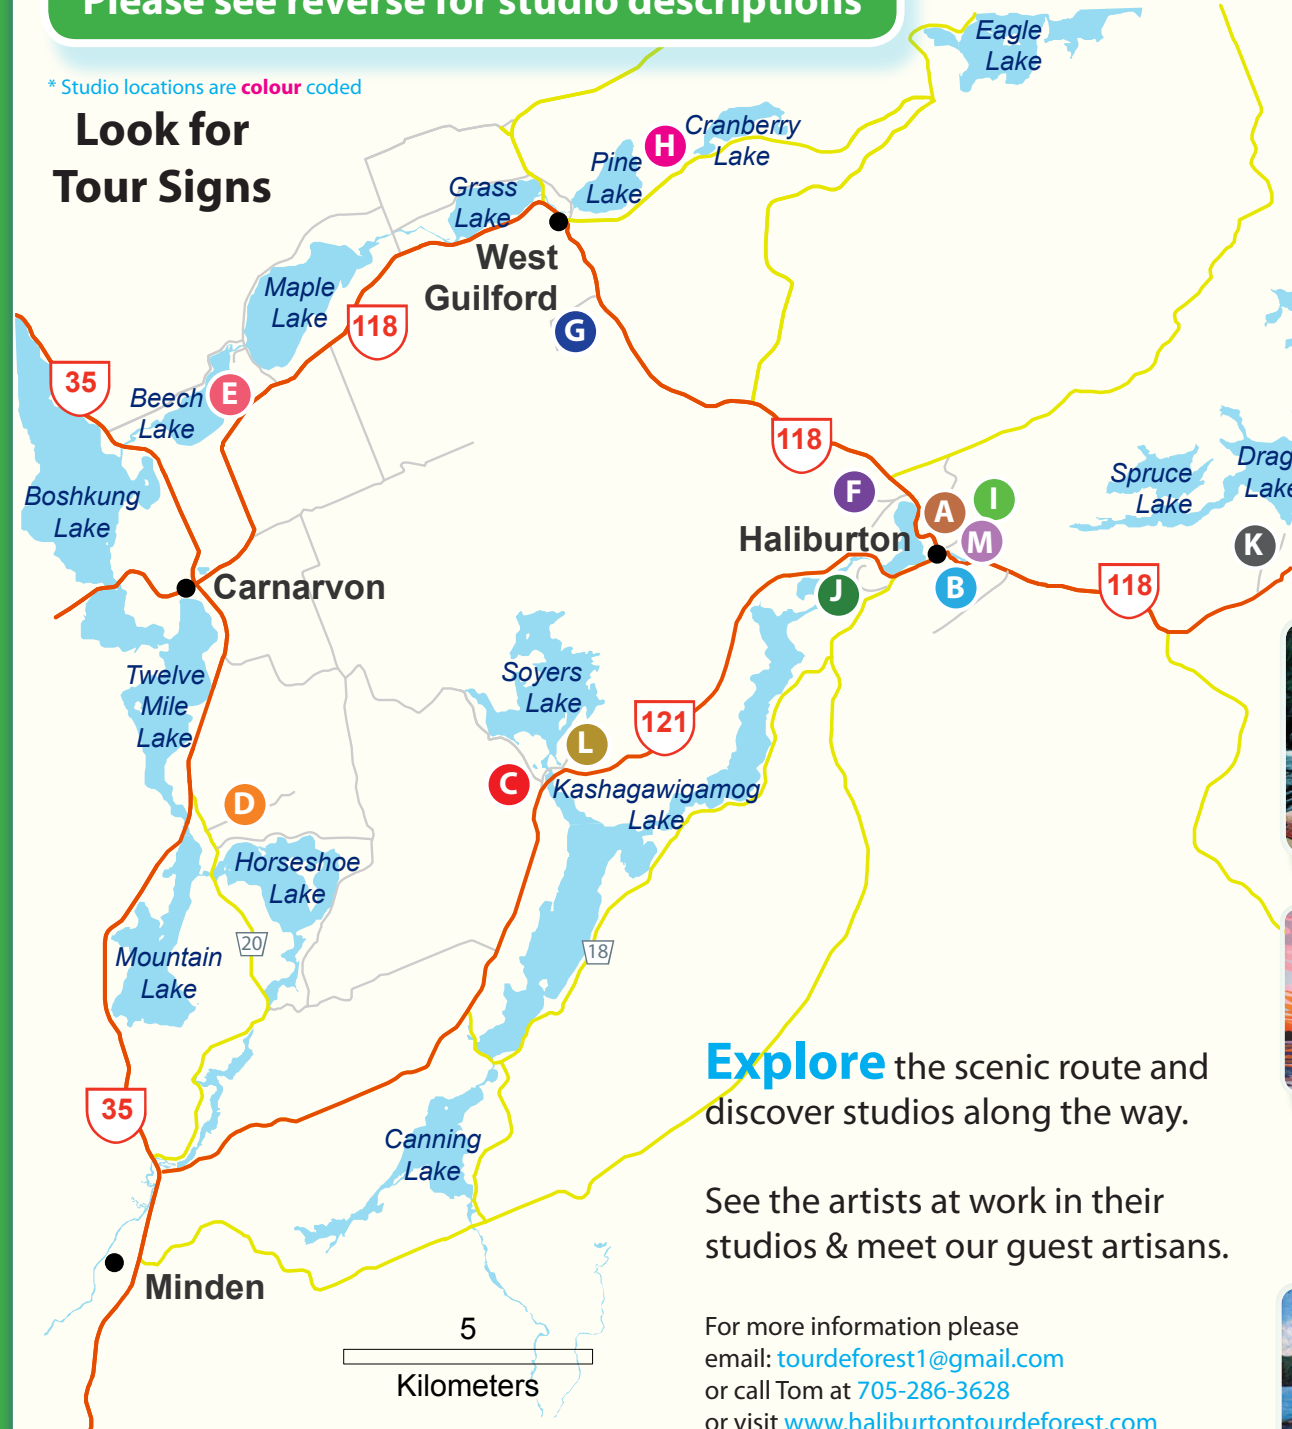

Please see reverse for studio descriptions

* Studio locations are colour coded

Look for Tour Signs

Explore the scenic route and
discover studios along the way.

See the artists at work in their
studios & meet our guest artisans.

5th Annual

TOUR DE FOREST

ARTISANS TOUR

Explore the scenic route and discover our original treasures!

29 Artists 13 Studios

July 30th - 31st 2011 • 10 am - 5pm

B

Barbara Joy Peel
Pottery & Sterling Jewellery
705-457-2752
www.barbarajoypeel.com
bjpeel@sympatico.ca