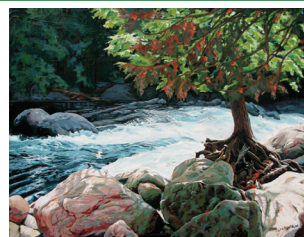

J

Carole Finn
Acrylic Painting & Printmaking
705-457-2404
finn@halhinet.on.ca
www.carolfinnartist.com